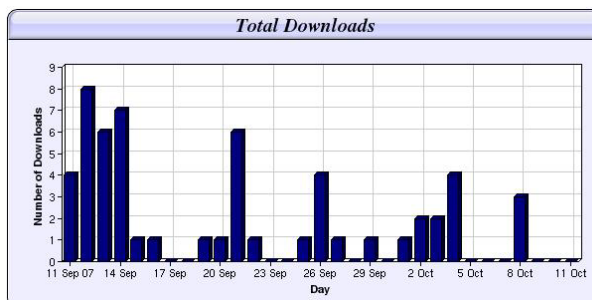

- **Item Type** Book Section
- **Keywords** Open Access Digital repositories Repositories Business models

Top University Visitors

Domain Tail	Downloads
ox.ac.uk	3
cornell.edu	3
unimelb.edu.au	2
ed.ac.uk	2
anu.edu.au	2
qmw.ac.uk	2
educationau.edu.au	1
mdx.ac.uk	1
roosevelt.edu	1
uow.edu.au	1
columbia.edu	1