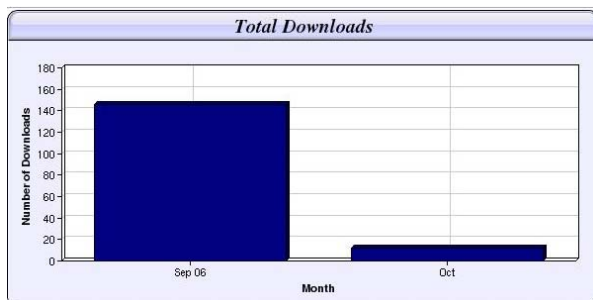

- **Item Type** Book Section
- **Keywords** Open Access Digital repositories Repositories Business models

Top University Visitors

Domain Tail	Downloads
ox.ac.uk	3
cornell.edu	3
unimelb.edu.au	2
ed.ac.uk	2
anu.edu.au	2
qmw.ac.uk	2
educationau.edu.au	1
mdx.ac.uk	1
roosevelt.edu	1
uow.edu.au	1
columbia.edu	1