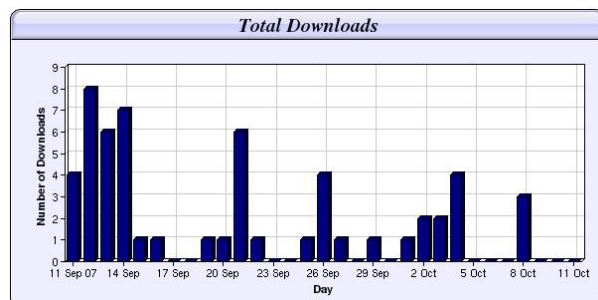

- **Item Type** Book Section
- **Keywords** Open Access Digital repositories Repositories Business models

Top University Visitors

Domain Tail	Downloads
ox.ac.uk	3
cornell.edu	3
unimelb.edu.au	2
ed.ac.uk	2
anu.edu.au	2
qmw.ac.uk	2
educationau.edu.au	1
mdx.ac.uk	1
roosevelt.edu	1
uow.edu.au	1
columbia.edu	1