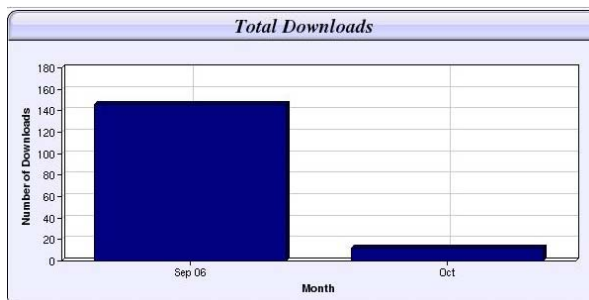

A sample repository usage report

Electronics & Computer Science
University of Southampton

Site Search

Home UG Admissions Research PG Admissions People Alu

University of Southampton > ECS > Research > Publications

ECS Research

- Research Groups
- Researcher Profiles
- Research Themes
- Graduate School
- Seminars
- Research Facilities
- Centres and Institutes
- Latest Technologies

Publications

- Publications Home
- This weeks new additions
- Search
- Browse by research group
- Browse by year

The business of digital repositories

Swan, A. (2007) *The business of digital repositories*, in Weenink, K., Waijers, L. and van Godtsenhoven, K., Eds. *A DRIVER's Guide to European Repositories (Amsterdam, 2007)*. Amsterdam University Press.

Downloads

MS Word Document 566Kb

Abstract

This chapter is aimed at those who are involved in planning, setting up and running a digital repository for an institution or community. It covers making a business case, costs, staffing requirements, managing growth and change and other sustainability issues. A number of repository case studies across Europe were used to derive data to inform the study.

- **Item Type** Book Section
- **Keywords** Open Access Digital repositories Repositories Business models

Top University Visitors

Domain Tail	Downloads
ox.ac.uk	3
cornell.edu	3
unimelb.edu.au	2
ed.ac.uk	2
anu.edu.au	2
qmw.ac.uk	2
educationau.edu.au	1
mdx.ac.uk	1
roosevelt.edu	1
uow.edu.au	1
columbia.edu	1

Top Referrers (Non-Search)

Referrer	Count
http://eprints.ecs.soton.ac.uk/14455/	135
http://www.google.com.au/search?q=%22Kennan%22+%22Institutional+repositories+review%22&hl=en&lr=&start=10&sa=N	1
http://www.google.co.uk/search?hl=en&q=5+business+issues+in+the+world+of+business+which+have+been+discussed+in+the+media+within+the+last+seven+days%3F&meta=	1
http://www.google.co.in/search?hl=en&sa=X&oi=spell&resnum=0&ct=result&cd=1&q=business+models+for+medical+communication+group&spell=1	1
http://www.google.com/search?q=digital+business+repositories&hl=en&rls=com.microsoft:en-us:IE-SearchBox&rlz=1175KPB&start=20&sa=N	1
http://www.google.com/search?q=Business+Model+for+healthcare+workflow&hl=en&start=80&sa=N	1
http://www.google.co.uk/search?q=alma+swan+business+models&ie=utf-8&oe=utf-8&aq=t&rls=org.mozilla:en-GB:official&client=firefox-a	1

Liege Convention 18 October 2007